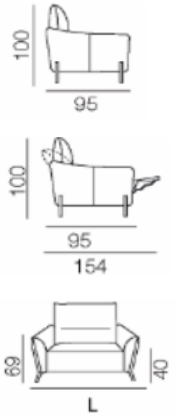

LATIN LOVER

*Seat Depth: 58cm

*Arm Width: 19cm

		VERSION CODE
	Armless	COD. 103
	1 Seat Max 1 Arm	COD. 105 Right COD. 106 Left
	Armless Max	COD. 107
	Armchair with Electric Recliner	COD. 150E
	Armless with Electric Recliner	COD. 152E
	Armless Max with Electric Recliner	COD. 154E
	1 Seat 1 Arm with Electric Recliner	COD. 155E Right COD. 156E Light
	1 Seat Max 1 Arm with Electric Recliner	COD. 157E Right COD. 158E Light
	Corner	COD. 405V
	Chaise Lounge	COD. 420 Right COD. 421 Left
	Pouff Max	COD. 505